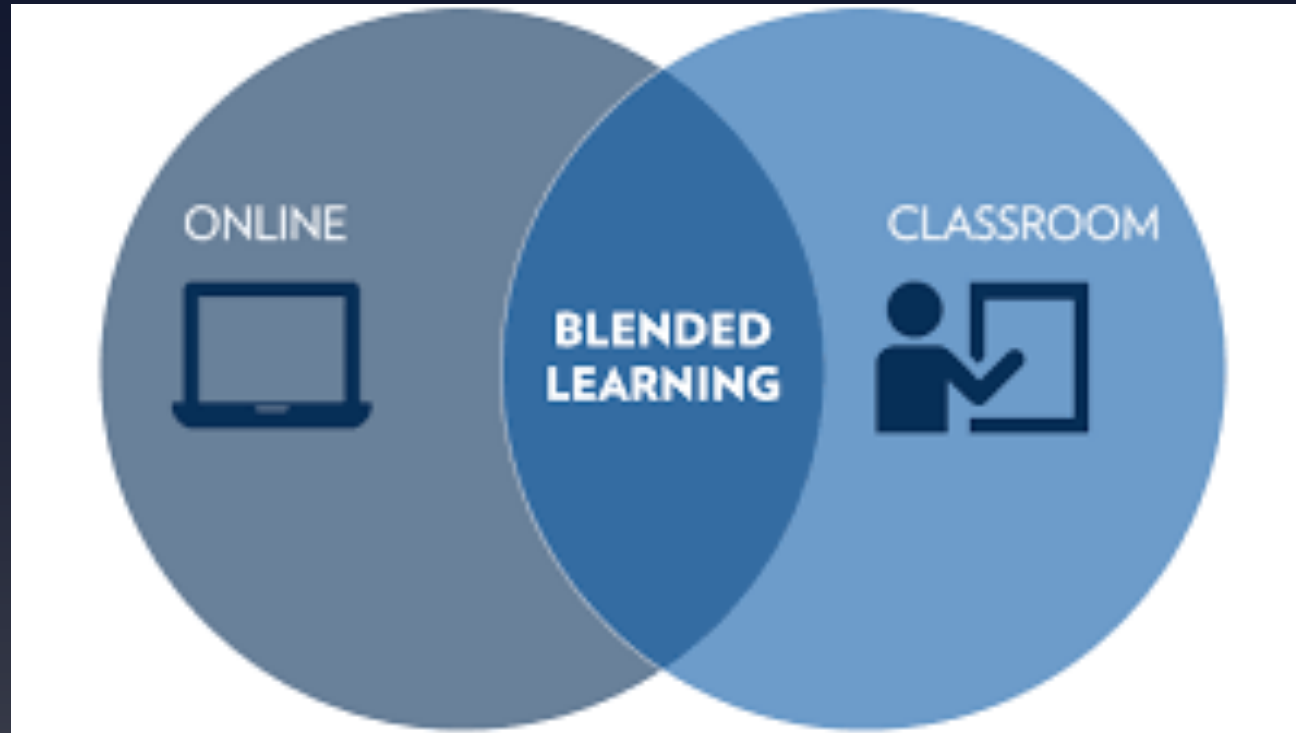

Academic Partnerships

Pilot with American University of Beirut

Blended Learning modules